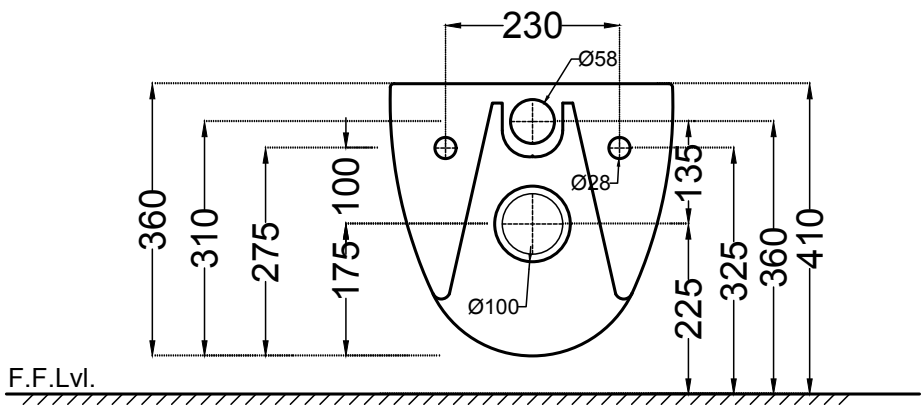

CNS-WHT-963SPP

TOP VIEW

SIDE VIEW

BACK VIEW

ALL DIMENSIONS ARE IN MM.
(TOLERANCE ± 5 MM)