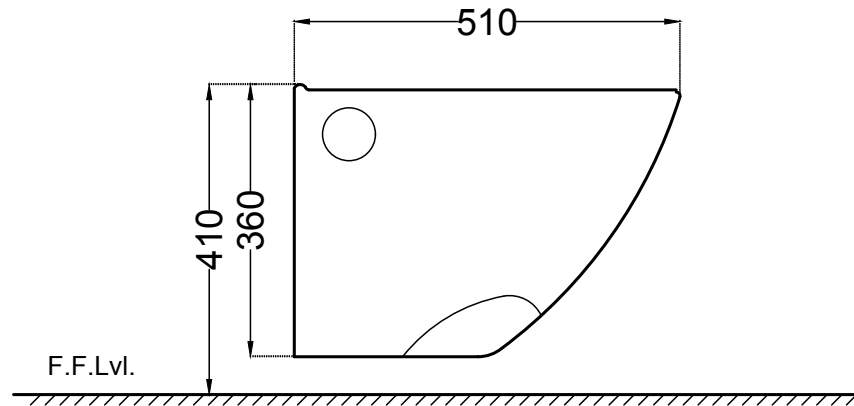

CNS-WHT-963SPP

TOP VIEW

SIDE VIEW

BACK VIEW

ALL DIMENSIONS ARE IN MM.
(TOLERANCE ± 5 MM)