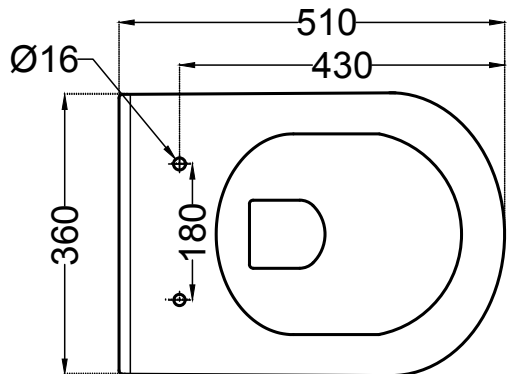

CNS-WHT-963SPP

TOP VIEW

SIDE VIEW

BACK VIEW

ALL DIMENSIONS ARE IN MM.
(TOLERANCE ± 5 MM)