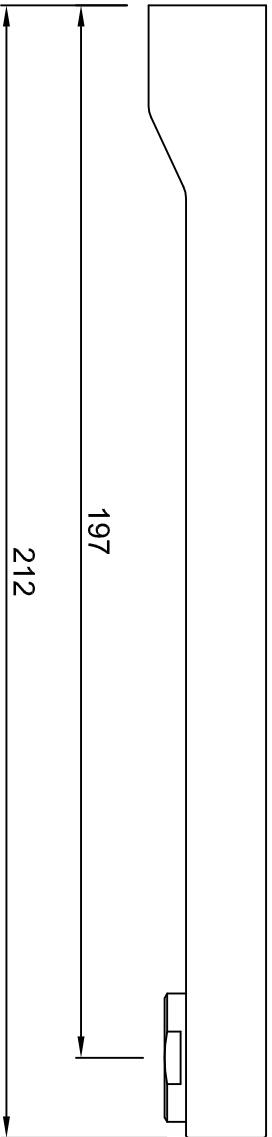

WALL FLANGE

HANDLES

SLEEVE

SPOUT

SPOUT NIPPLE