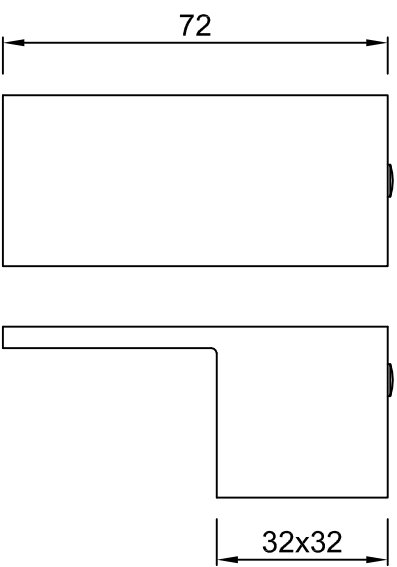

WALL FLANGE

HANDLES

SLEEVE

SPOUT

SPOUT NIPPLE