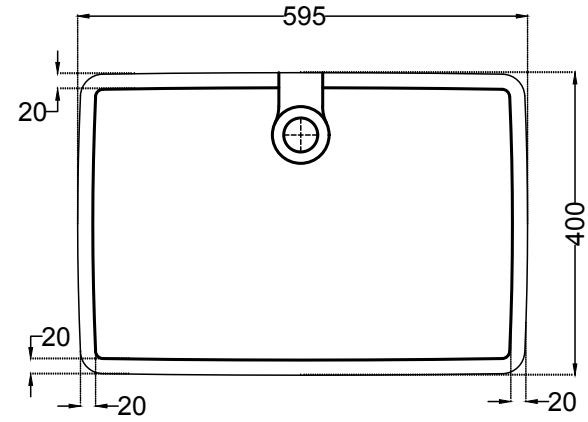

FNS-WHT-40701

TOP VIEW

BOTTOM VIEW

SIDE VIEW

ALL DIMENSIONS ARE IN MM.
(TOLERANCE ± 5 MM)