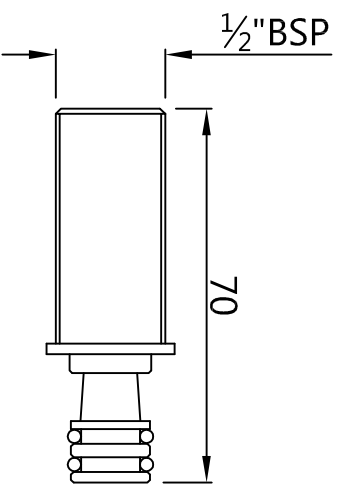

WALL FLANGE

HANDLE

SPOUT

SLEEVE

SPOUT NIPPLE