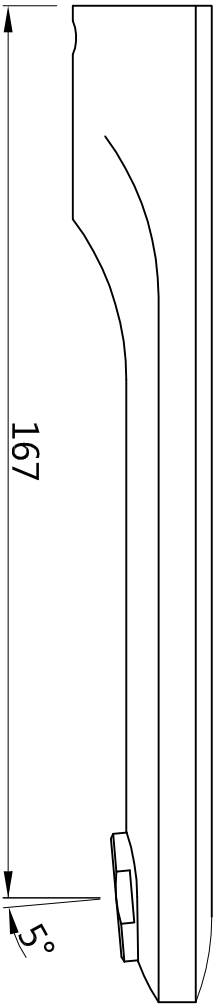

WALL FLANGE

HANDLE

SPOUT

SLEEVE

SPOUT NIPPLE