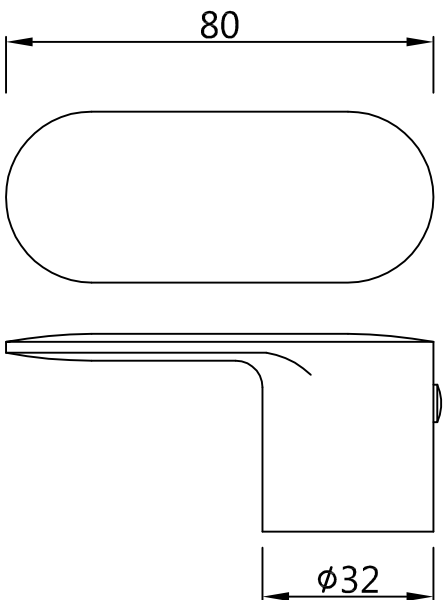

WALL FLANGE

HANDLE

SPOUT

SLEEVE

SPOUT NIPPLE