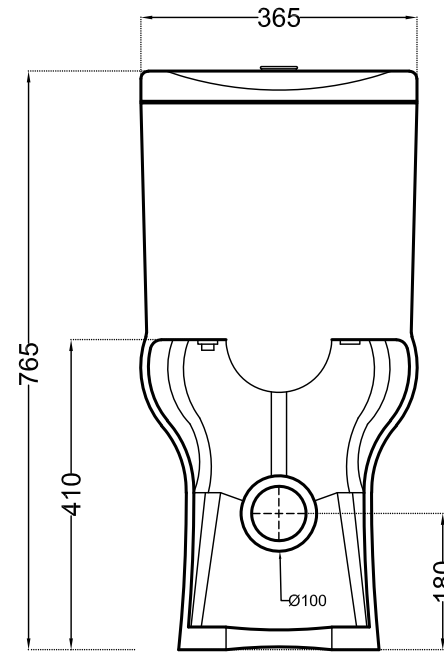

LYS-WHT-38851P180UFSM

TOP VIEW

SIDE VIEW

BACK VIEW

ALL DIMENSIONS ARE IN MM.
(TOLERANCE ± 5 MM)