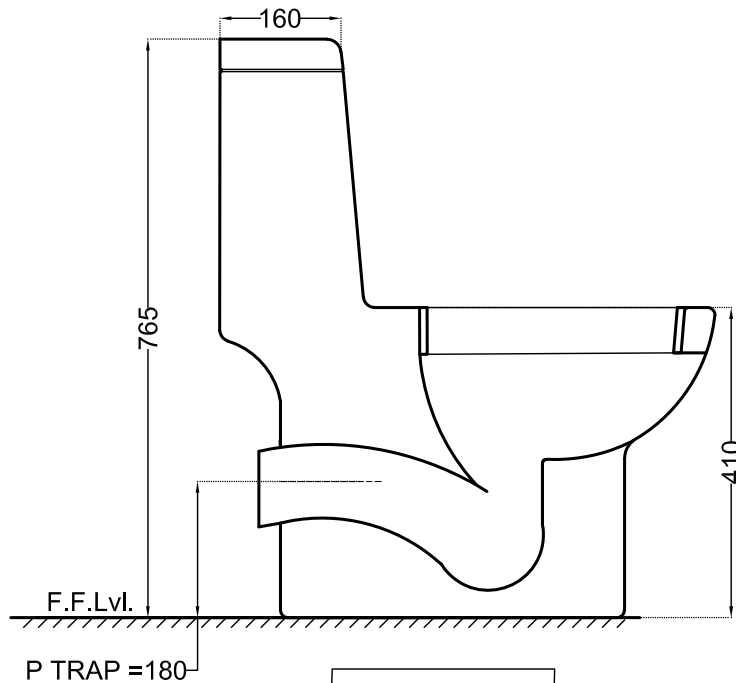

LYS-WHT-38851P180UFSM

TOP VIEW

SIDE VIEW

BACK VIEW

ALL DIMENSIONS ARE IN MM.
(TOLERANCE ± 5 MM)