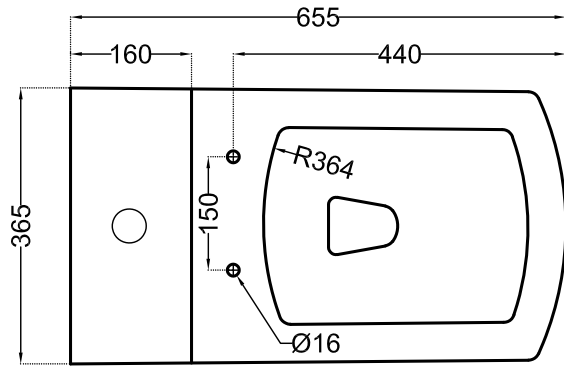

LYS-WHT-38851P180UFSM

TOP VIEW

SIDE VIEW

BACK VIEW

ALL DIMENSIONS ARE IN MM.
(TOLERANCE ± 5 MM)