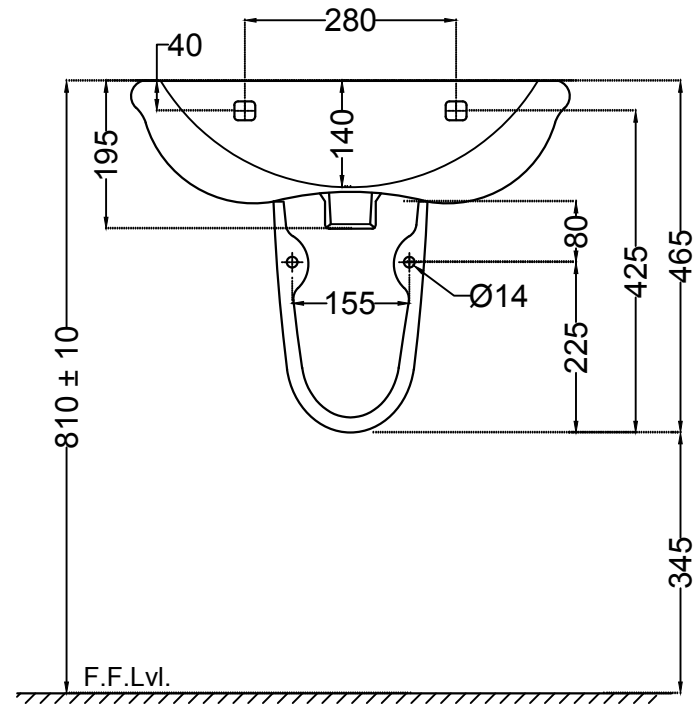

TOP VIEW

SIDE VIEW

BACK VIEW

	<b>Jaquar Group</b> Global Headquarters Plot No. 3, Sector- M-11, IMT Manesar Gurgaon, NCR - 122050, India E-mail : Sales: support@jaquar.com Customer Service : service@jaquar.com		ITEM CODE	OPS-WHT-15801 + OPS-WHT-15305
			ITEM TYPE	WALL HUNG BASIN WITH HALF PEDESTAL
			ITEM SIZE	585X485X195 mm with Pedestal 465mm
			ALL DIMENSIONS ARE IN MM. (TOLERANCE ± 5 MM)	