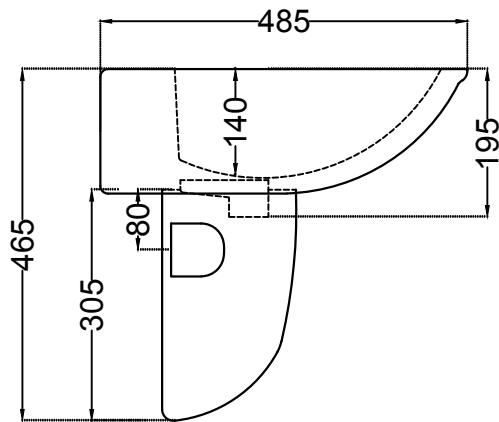

TOP VIEW

SIDE VIEW

BACK VIEW

	<b>Jaquar Group</b> Global Headquarters Plot No. 3, Sector- M-11, IMT Manesar Gurgaon, NCR - 122050, India E-mail : Sales: support@jaquar.com Customer Service : service@jaquar.com		ITEM CODE	OPS-WHT-15801 + OPS-WHT-15305
			ITEM TYPE	WALL HUNG BASIN WITH HALF PEDESTAL
			ITEM SIZE	585X485X195 mm with Pedestal 465mm
			ALL DIMENSIONS ARE IN MM. (TOLERANCE ± 5 MM)	